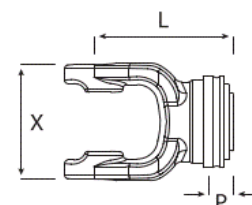

[VTE1130](#) 105 Series shaft assembly with shear bolt safety device. A 1210mm length version of VTE1037

[VTE4324](#) W2700/P700 Series Quick release collar outer yoke 1 3/4" 20 spline

## Double wide angle shaft assemblies

	Series	UJ Size	Profile	Min. Joint Centre length	Max. Joint Centre length	Tractor End Fitting	Implement End Fitting	540rpm power & torque rating	
	<a href="#">VTE1178</a>	W2480	32x76 - 27x98	Lemon	1210	1690	QR Collar 1 3/8", 6	QR Collar 1 3/8", 6	39kW/695Nm
<b>NEW</b>	<a href="#">VTE1179</a>	W2580	36x89 - 32x110	Star	1210	1690	QR Collar 1 3/8", 6	QR Collar 1 3/8", 6	66kW/1175Nm

## Safety Device Shafts

	Series	UJ Size	Profile	Min. Joint Centre length	Max. Joint Centre length	Tractor End Fitting	Implement End Fitting	Safety device rating	R	Shear bolt	
	<a href="#">VTE1037</a>	105	30.2 x 80	Triangular	860	1215	QR pin 1 3/8", 6	1 3/8", 6 SB	2100Nm	46mm	M10 x 60 CL.8.8
<b>NEW</b>	<a href="#">VTE1130</a>	105	30.2 x 80	Triangular	1210	1740	QR pin 1 3/8", 6	1 3/8", 6 SB	2100Nm	46mm	M10 x 60 CL.8.8

## Retractable collar outer yoke

	Series	UJ Size	Yoke length - L mm	Collar centre - P mm	Jaw width - X mm
<b>NEW</b>	<a href="#">VTE4324</a>	W2700/P700	50 x 118	150	32

All Vapormatic quality replacement parts carry an industry leading **12 month parts and labour warranty**. For further information on specific items please visit [www.vapormatic.com](http://www.vapormatic.com)