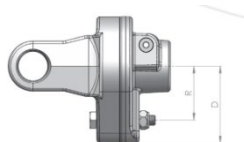

[VTE1130](#) 105 Series shaft assembly with shear bolt safety device. A 1210mm length version of VTE1037

[VTE4324](#) W2700/P700 Series Quick release collar outer yoke 1 3/4" 20 spline

## Double wide angle shaft assemblies

	Series	UJ Size	Profile	Min. Joint Centre length	Max. Joint Centre length	Tractor End Fitting	Implement End Fitting	540rpm power & torque rating	
	<a href="#">VTE1178</a>	W2480	32x76 - 27x98	Lemon	1210	1690	QR Collar 1 3/8", 6	QR Collar 1 3/8", 6	39kW/695Nm
<b>NEW</b>	<a href="#">VTE1179</a>	W2580	36x89 - 32x110	Star	1210	1690	QR Collar 1 3/8", 6	QR Collar 1 3/8", 6	66kW/1175Nm

## Safety Device Shafts

	Series	UJ Size	Profile	Min. Joint Centre length	Max. Joint Centre length	Tractor End Fitting	Implement End Fitting	Safety device rating	R	Shear bolt	
	<a href="#">VTE1037</a>	105	30.2 x 80	Triangular	860	1215	QR pin 1 3/8", 6	1 3/8", 6 SB	2100Nm	46mm	M10 x 60 CL.8.8
<b>NEW</b>	<a href="#">VTE1130</a>	105	30.2 x 80	Triangular	1210	1740	QR pin 1 3/8", 6	1 3/8", 6 SB	2100Nm	46mm	M10 x 60 CL.8.8

## Retractable collar outer yoke

	Series	UJ Size	Yoke length - L mm	Collar centre - P mm	Jaw width - X mm
<b>NEW</b>	<a href="#">VTE4324</a>	W2700/P700	50 x 118	150	32

All Vapormatic quality replacement parts carry an industry leading **12 month parts and labour warranty**. For further information on specific items please visit [www.vapormatic.com](http://www.vapormatic.com)