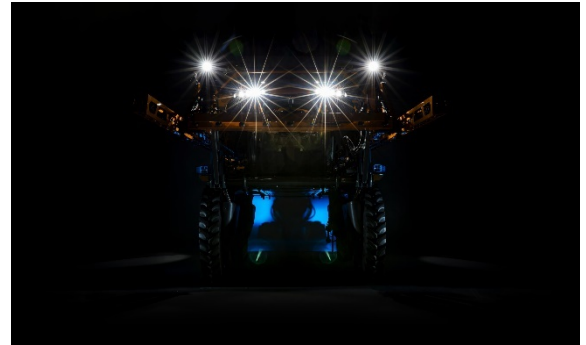

### Vapormatic Super-Bright LED Replacement Bulbs

Vapormatic is pleased to introduce a new range of high quality ultra-bright LED replacement bulbs, suitable for off-road operations only. With no modifications required and offering a much longer lifetime, these LED bulbs make a good replacement option for existing, traditional halogen bulbs.

Vapormatic's range of LED warning, work and trailer lights remain a popular choice for modern agricultural, commercial and industrial applications.

For further information, please visit

<https://www.vapormatic.com/accessories/lighting/>