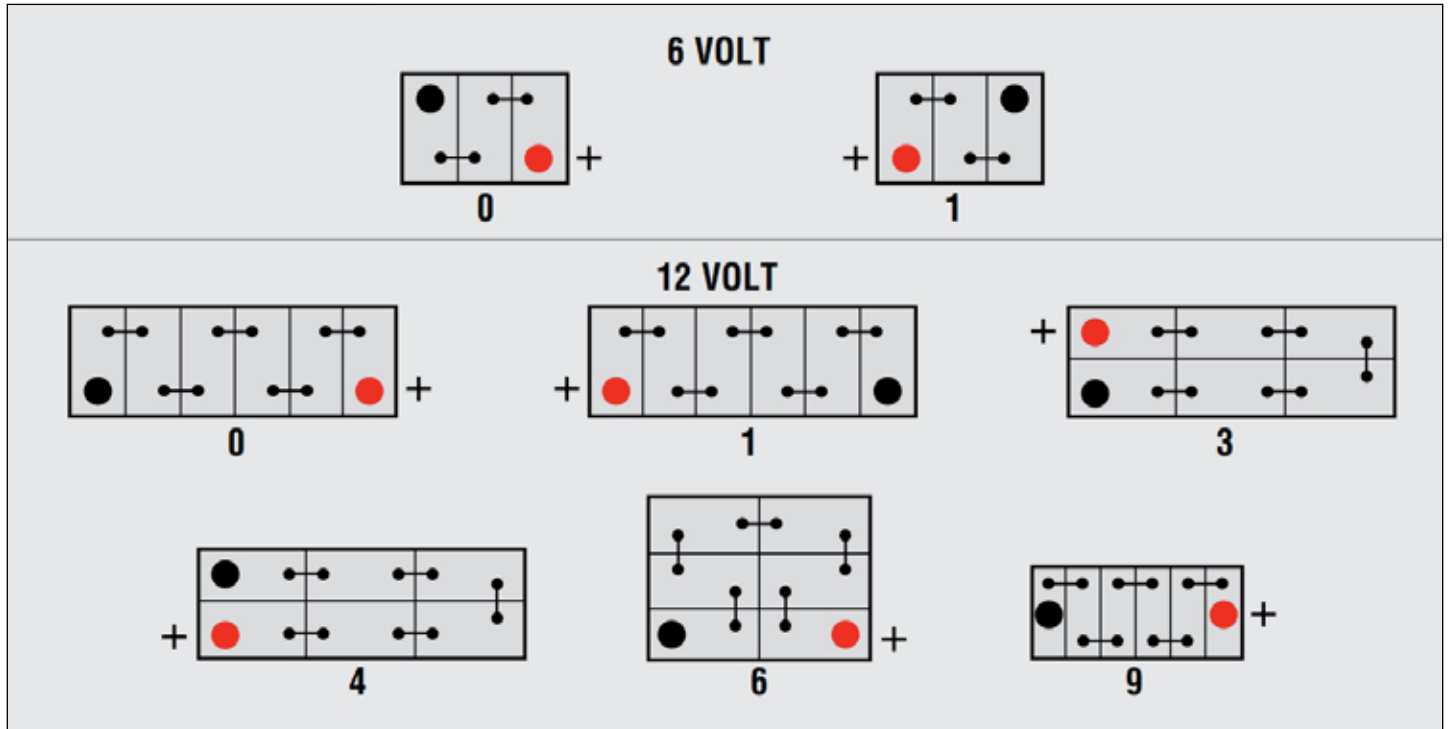

Type of terminal (dimensions in millimetres)

<p><b>T1</b> Standard DIN Post</p> <p>Positive Terminal      Negative Terminal</p>	<p><b>T3</b> Small Japanese JIS Terminal</p> <p>Positive Terminal      Negative Terminal</p>
<p><b>T4-F</b></p> <p>Positive Terminal      Negative Terminal</p>	<p><b>T4</b></p> <p>Positive Terminal      Negative Terminal</p>
<p><b>T9</b> Classic 702/703/721/722</p> <p>Positive Terminal      Negative Terminal</p>	<p><b>T8</b> Ford Cargo Terminal use adapter kit (order 23292114)</p>
<p><b>TM</b> Marine Dual Terminals</p> <p>Positive Terminal      Negative Terminal</p>	

Cell assembly layout

Battery hold-down and container features (dimensions in millimetres)