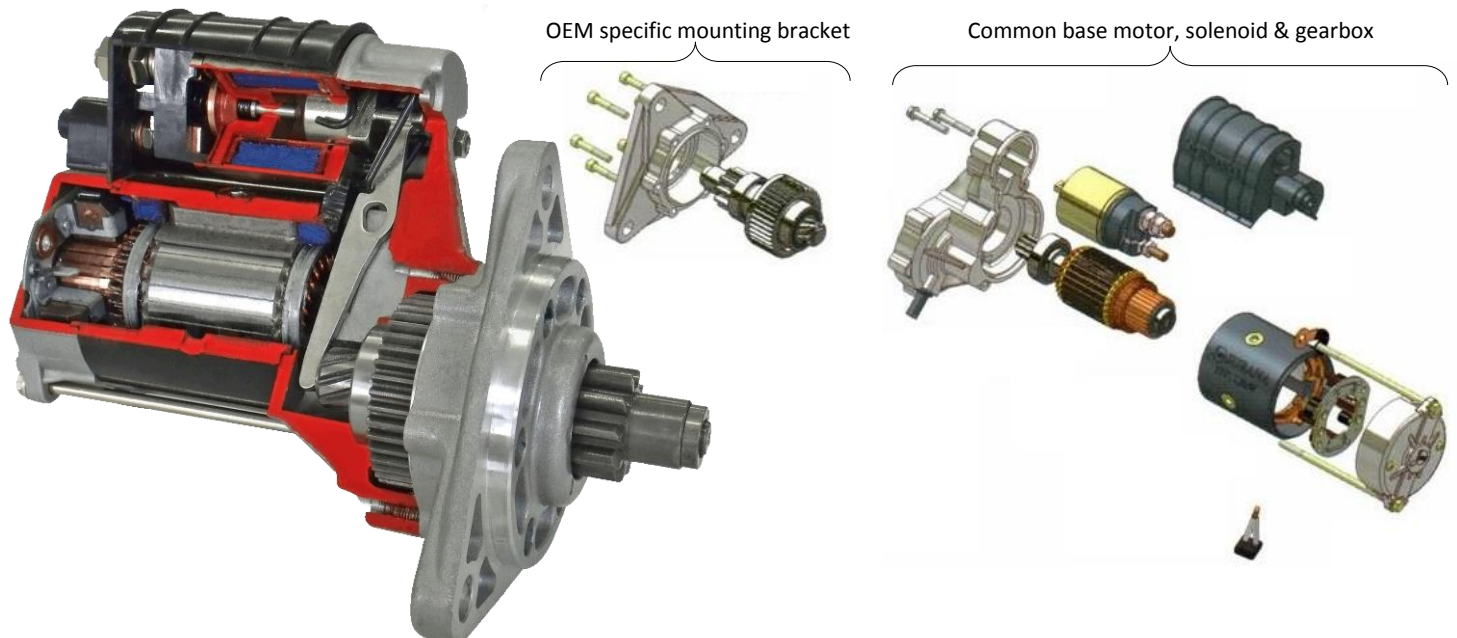

Trust Vapormatic & Jubana gear reduction starters

Benefits to you and your tractor

- ✓ 100% gear reduction portfolio
- ✓ 35% less battery power requirement
- ✓ 15% increase in cold crank speed
- ✓ 50% lighter than standard starters
- ✓ Comprehensive range
- ✓ Up to 3 power ratings per application
- ✓ Best value for money in the market

Unique features and design

- ✓ Modular motor, solenoid & gearbox
- ✓ Shock absorption on starter pinion
- ✓ Heat protection relay, 3.2kW and over
- ✓ Adjustable mounting bracket
- ✓ Easy carry box
- ✓ EU manufacture
- ✓ Small & compact

The modular starter motor

The ingenious and cost effective design, provides reliable and proven technology across a wide range of vehicle OEM's

Product range and application guide:

Claas			
Series	2.8kW	3.2kW	4.2kW
Atlas tractors & Scorpion telescopic handlers (With Deutz engine)	VPF6015	VPF6025	VPF6016
Arion & Axion (With John Deere engine)	-	-	VPF6012
Elios & Nexos (With NEF engine)	VPF6006	VPF6026	VPF6019
Ares	-	-	VPF6011