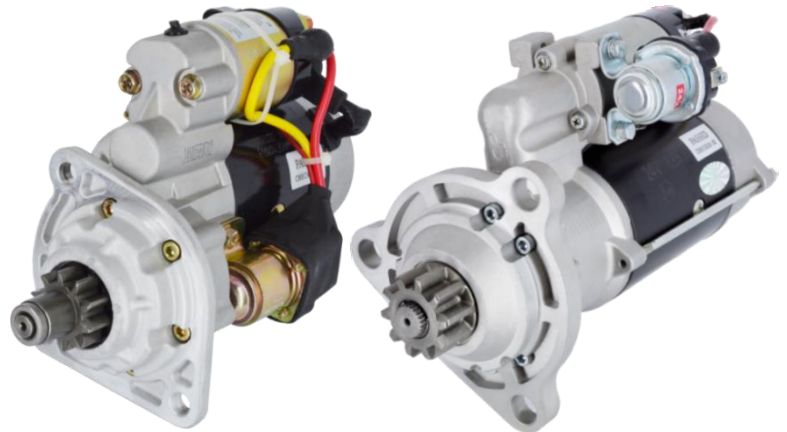

Trust Vapormatic & Jubana gear reduction starters

Benefits to you and your tractor

- ✓ 100% gear reduction portfolio
- ✓ 35% less battery power requirement
- ✓ 15% increase in cold crank speed
- ✓ 50% lighter than standard starters
- ✓ Comprehensive range
- ✓ Up to 3 power ratings per application
- ✓ Best value for money in the market

Unique features and design

- ✓ Modular motor, solenoid & gearbox
- ✓ Shock absorption on starter pinion
- ✓ Heat protection relay, 3.2kW and over
- ✓ Adjustable mounting bracket
- ✓ Easy carry box
- ✓ EU manufacture
- ✓ Small & compact

The modular starter motor

The ingenious and cost effective design, provides reliable and proven technology across a wide range of vehicle OEM's

Product range and application guide:

Claas			
Series	2.8kW	3.2kW	4.2kW
Atlas tractors & Scorpion telescopic handlers (With Deutz engine)	VPF6015	VPF6025	VPF6016
Arion & Axion (With John Deere engine)	-	-	VPF6012
Elios & Nexos (With NEF engine)	VPF6006	VPF6026	VPF6019
Ares	-	-	VPF6011

Case International			
Series	2.8kW	3.2kW	4.2kW
74, 84, 85, 95, 4200	VPF6003	VPF6024	VPF6020
33, 40	VPF6008	VPF6030	-
43, 44, 56	VPF6007	VPF6033	-
5100, 5200, MX, (4 cylinder)	-	VPF6032	-
5100, 5200, MX, (6 cylinder)	-	-	VPF6021
MXU, MXM, PUMA & Maxxum	VPF6006	VPF6026	VPF6019