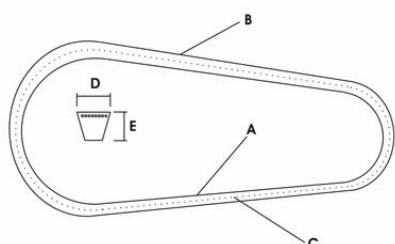

Belts for Deutz Fahr, Fella, JF and John Deere applications

Now is the time to make sure that your customers have fully serviced and prepared their grassland machinery for the coming season! The Vapormatic range of matched Vee belt sets provide a cost effective solution for farmers and contractors around the world. Belts can wear out quickly and need to regularly checked and adjusted to ensure they work effectively. A selection of our comprehensive range of mower and tedder belts for **Deutz Fahr, Fella, JF and John Deere** is listed below. For more information on our complete range of grassland replacement parts, including belts, you can order our Grassland Equipment catalogue (PEF2920).

Vapormatic Ref	O.E Ref	Application	A (mm)	B (mm)	C (mm)	D (mm)	E (mm)	Pack Quantity
Deutz Fahr								
VLD4078	06580062		2687	2750	2732	13	10	4
VLM9800	06580024		2737	2800	2782	13	10	3
VLD4076	06580119		2787	2850	2832	13	10	3
VLD4077	06580049		2837	2900	2882	13	10	4
VLD4080	06580768		2837	2900	2882	13	10	6
VLD4079	06228207		2887	2950	2932	13	10	4
VLD4081	06212833		3137	3200	3182	13	10	4
VLM9801	06212835		3210	3298	3270	17	14	4
Fella								
VLM9802	GMF1150	KM165	3037	3100	3082	13	10	4
VLM9803	GMF1151	KM185	3405	3468	3450	13	10	4
JF								
VLD4084	GMJ1347	CMT245	1549	1637	1605	22	14	2
VLM9816	SPB2600x 4	SB2000	2540	2628	2600	17	14	4
VLD4083	GMJ1342	CR320	6700	6800	6761	25	16	1
VLD4082	GMJ1341	CMT245	8915	9034	8994	32	19	1
VLD4075		CMT2800	9471	9590	9550	32	19	1
John Deere								
VLD4085	CC19065	1320	-	1396	-	-	-	1
VLD4086	CC21115	1327	-	1600	-	-	-	1
VLD4087	CC26973	1360	-	2180	-	-	-	1
VLM9804	CC26949	1460	-	2375	-	-	-	1

For further information on specific items, please visit www.vapormatic.com

Vapormatic - The Genuine Alternative

Original equipment manufacturers names and part number are quoted for reference purposes only and are not intended to infer that our replacement parts are used as original equipment.