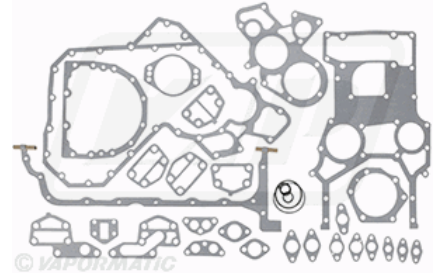

Engine

Gaskets / Bottom gasket set

VPC6164   **Pack qty 1**

Gasket set

Massey Ferguson 4224699M91

Massey Ferguson - 4225, 4235, 4240, 4245, 4255, 4265, 4325, 4335, 6235, 6245, 6255, 6265.

Perkins - 1004.41, 1004.4T.