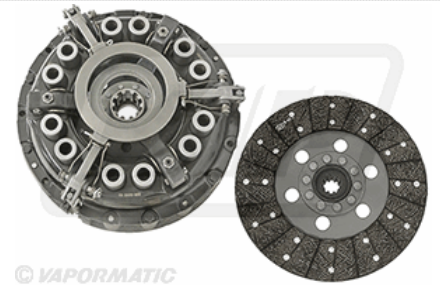

Schaeffler Automotive - Active LuK, CVT LuK, Powershift LuK, Versu LuK.

Technical Details

Size	338 mm
Spline Qty	22
Hole Qty	8

Clutch and flywheel

Clutch / Cover & Plate kit

VPG6021 **Pack qty 1**

Cover & plate kit

Case International - 1294.

David Brown - 1200, 1210, 1212, 1290, 1390, 996.

Valtra Valmet - 500, 502, 565, 700.

Case International - Dual 280/280 LuK.

David Brown - Dual 280/280 LuK.

Valtra Valmet - Dual 280/280 LuK.