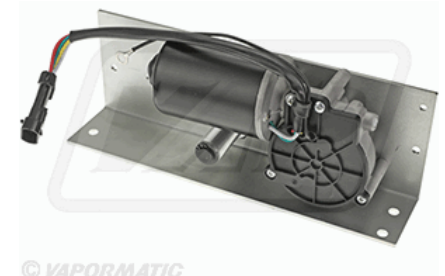

August 2023

Electronic components

Motors / Wiper motor

VLC3018   Pack qty 1

Wiper motor

John Deere RE151494