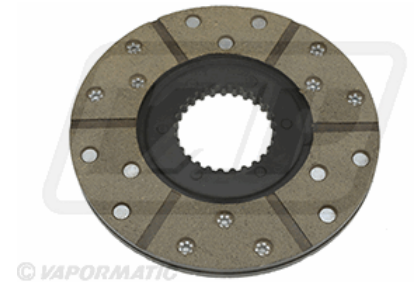

Brakes

Expanding disc / Friction disc

VPJ8314 **Pack qty 1**

Friction disc

Massey Ferguson 3609098M1

Massey Ferguson - 155, 158, 165, 175, 178, 65, 765.

Massey Ferguson - Dry.

Linkage