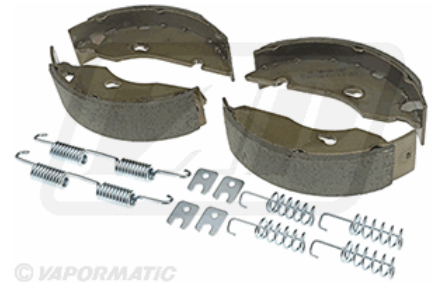

Braking

Light duty Braking / Brake shoe kit

VPN4338 **Pack qty 1**

Brake shoe kit

Accessories New 1213888

Accessories New .

Trailer parts .

160mm x 35mm Brake shoe kit for AI-Ko type axle. Type approved kit contains four brake shoes, six springs and four cover plates to service one axle (Two brake drums). Commonly found on Timberwolf road towed wood chippers.